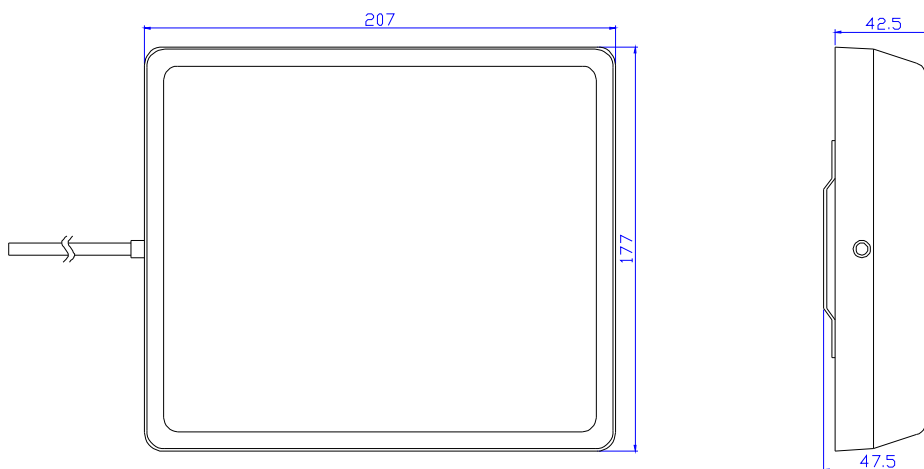

WiFi Antenna

Model: VTWFA-19

1 Dimension (Unit: mm)

2 Electrical Characteristics

3.1 WiFi Antenna

Form 1

No.	Item	Specifications
1	Frequency (MHz)	2400~2500 MHz
2	V.S.W.R (in BW)	$\leq 2.0 : 1$

Room 519 West Wing CEC Information building NO.1
Xinwen Road Futian District Shenzhen 518034 China
Website: www.v-torch.com

Tel: 86-755-8363 5090
Fax: 86-755-8950 7007
E-mail: info@v-torch.com

3	Gain (Zenith)	9 dBi
4	Impedance	50 Ω

3.2 Mechanical

Form 2

No.	Item	Specification
1	Cable	RG 58 3m/5m or others
2	Connector	N or others
3	Plastic Housing	White