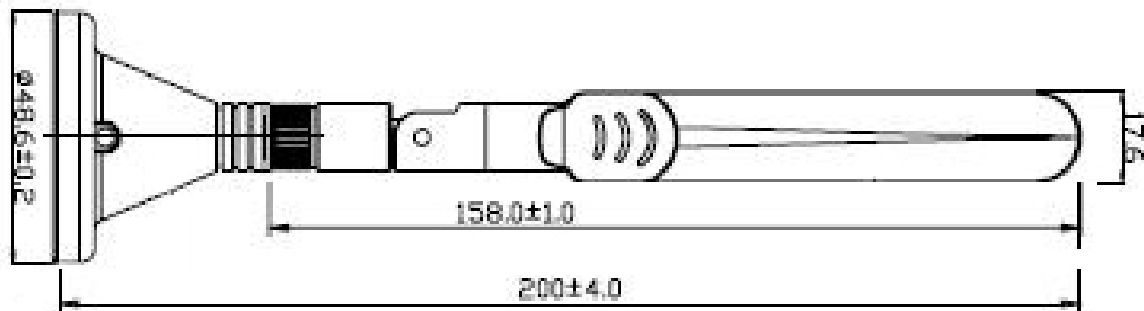

WiFi Antenna

Model: VTWFA-17

1 Dimension (Unit: mm)

2 Electrical Characteristics

3.1 WiFi Antenna

Form 1

No.	Item	Specifications
1	Frequency (MHz)	2400~2500 MHz
2	V.S.W.R (in BW)	≤2.0 : 1

Room 519 West Wing CEC Information building NO.1
Xinwen Road Futian District Shenzhen 518034 China
Website: www.v-torch.com

Tel: 86-755-8363 5090
Fax: 86-755-8950 7007
E-mail: info@v-torch.com

3	Gain (Zenith)	2 dBi
4	Impedance	50 Ω

3.2 Mechanical

Form 2

No.	Item	Specification
1	Cable	RG174 3m/5m or others
2	Connector	SMA or others
3	Plastic Housing	Black
4	Mounting	Magnet